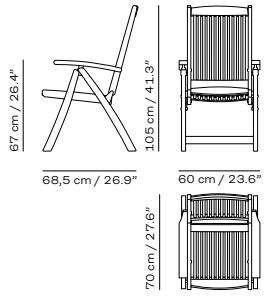

DIMENSIONS

ARMCHAIR