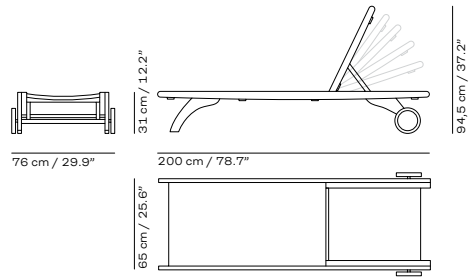

DIMENSIONS

ARMCHAIR

SUNBED

VARIANTS

ARMCHAIR

SUNBED

SUNBED