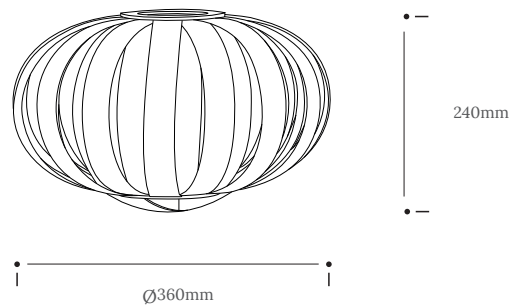

URCHIN TABLE LIGHT

Product Specification

Tom Raffield

Urchin Table Light

Warm light gathers between strips of wood. Flexed to the brink then fixed into an organic sphere inspired by sandcombed shells, our Urchin Lighting Range brings atmosphere in abundance.

32 taut curves fused together with laser cut birch plates, carefully manipulated to conceal the bulb. Sustainable ash, oak or walnut sees light escape through the seams, creating pools of brightness in the dark.

Soften your space. Create clusters. Draw the eye.

The Urchin Lighting Range is also available as a pendant and wall light.

Product Type : Table Light	SKU	Wood types	Dimensions L x W x H (mm)		Weight (kg)	
			Unboxed	Boxed	Unboxed	Boxed
Urchin Table Light	TR-URC-TBL-O	Oak	$\text{Ø}360 \times 240$	470 x 465 x 325	0.5	2.1
	TR-URC-TBL-W	Walnut				
Materials	Oak	Walnut	Other materials			
			Birch ply frame			
Finish	Finished with a blend of natural wax oils to give a protective, hardwearing and beautiful finish.					
Wiring kit options	Brass bulb holder with black inline switch and plug	Wiring kit	Flex		Reccomended light bulb	
		Plastic inline switch	Flex colour: grey fabric		Max 25W LED	
		E27 (240v)	Cable length: 228cm from plug to bulb holder			
Care information	Dusting your light regularly and with a light feather duster should keep your light looking clean, otherwise wipe with a damp cloth and remove any moisture with a dry cloth. Gentle furniture polishes can also be used.					
Additional information	- Suitable for use on 240v circuits. - This product can be plugged straight into a 240v outlet.					

Tom Raffield Ltd, F3 Church View Business Park, Bickland Water Rd, Falmouth TR11 4FZ, UK
tomraffield.com contact@tomraffield.com +44 (0) 1326 722725 #tomraffield @tomraffield

Due to the character of handcrafted natural products, all dimensions are approximate. Wood colour may slightly vary.
All products, prices and leadtimes are correct at time of print and are subject to change without notice.