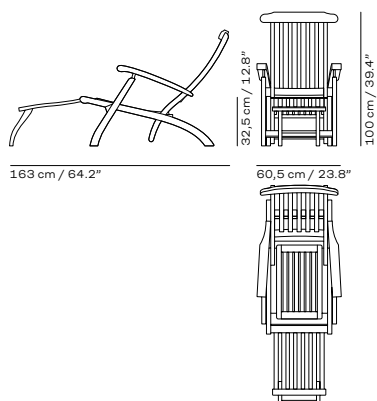

DIMENSIONS

DECK CHAIR