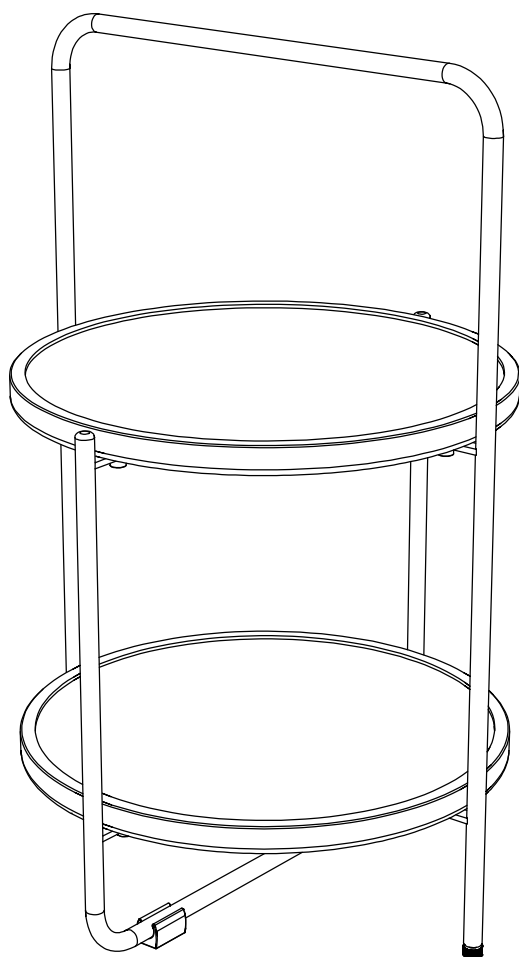

ÅNDERSEN

DESIGN SINCE 1916

Traytable - Ø36 cm

ANDERSEN
DESIGN SINCE 1916