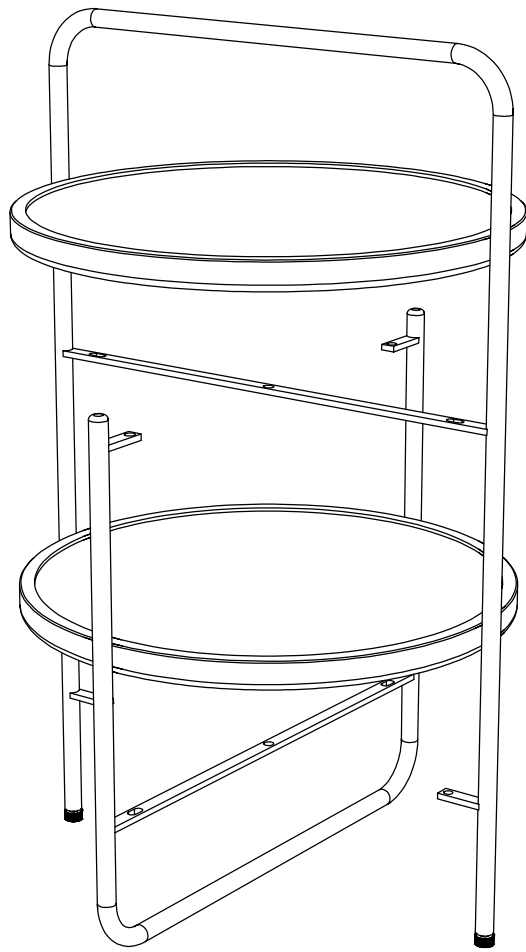

ÅNDERSEN

DESIGN SINCE 1916

Traytable - Ø36 cm

ANDERSEN
DESIGN SINCE 1916