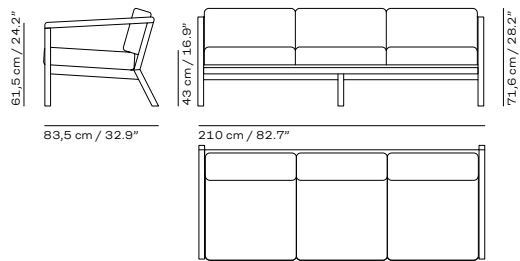

Additional warranty conditions can be found at:

[fritzhansen.com/warranty](https://www.fritzhansen.com/warranty)

DIMENSIONS

POUF

CHAIR

2-SEATER

3-SEATER

TABLE