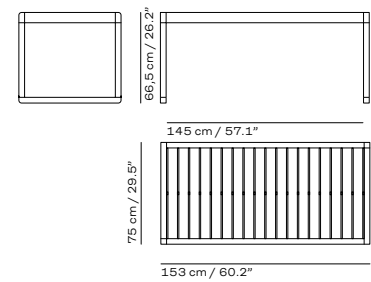

DIMENSIONS

POUF

CHAIR

2-SEATER

3-SEATER

TABLE

TABLE SMALL

TABLE HIGH