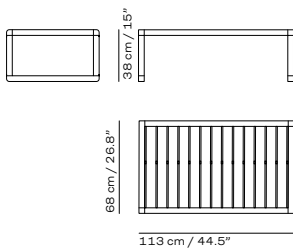

Additional warranty conditions can be found at:

[fritzhansen.com/warranty](https://www.fritzhansen.com/warranty)

DIMENSIONS

POUF

CHAIR

2-SEATER

3-SEATER

TABLE