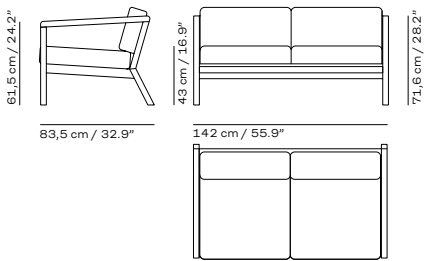

Additional warranty conditions can be found at:

[fritzhansen.com/warranty](https://www.fritzhansen.com/warranty)

DIMENSIONS

POUF

CHAIR

2-SEATER

3-SEATER

TABLE