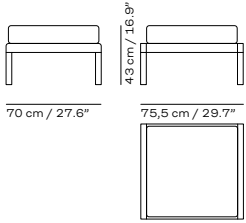

*For details specific to UK/IE go to p. 6.

WEIGHT

Chair:	23,0 kg / 50.7 lb
2-seater sofa:	32,0 kg / 70.5 lb
3-seater sofa:	36,0 kg / 79.4 lb
Pouf:	13,0 kg / 28.7 lb
Table (H38):	31,7 kg / 69.9 lb
Table Small (H30):	10,5 kg / 23.1 lb
Table High (H66):	31,7 kg / 69.9 lb

Additional warranty conditions can be found at:

[fritzhansen.com/warranty](https://www.fritzhansen.com/warranty)

DIMENSIONS

POUF

CHAIR

2-SEATER

3-SEATER

TABLE