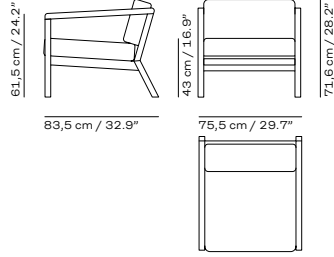

*For details specific to UK/IE go to p. 6.

WEIGHT

Chair:	23,0 kg / 50.7 lb
2-seater sofa:	32,0 kg / 70.5 lb
3-seater sofa:	36,0 kg / 79.4 lb
Pouf:	13,0 kg / 28.7 lb
Table (H38):	31,7 kg / 69.9 lb
Table Small (H30):	10,5 kg / 23.1 lb
Table High (H66):	31,7 kg / 69.9 lb

Additional warranty conditions can be found at:

[fritzhansen.com/warranty](https://www.fritzhansen.com/warranty)

DIMENSIONS

POUF

CHAIR

2-SEATER

3-SEATER

TABLE