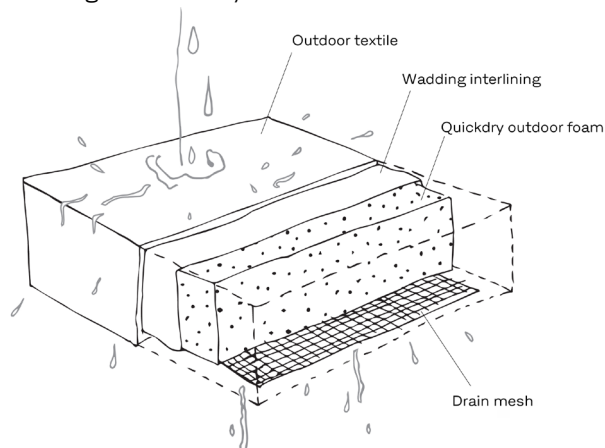

SPECIFICATIONS*

Wood: New wooden, teak furniture has natural colour differences found in the freshly cut wood. Once the furniture has been exposed to the sun, these colour differences will even out. As a natural part of the aging process, the surface of teak will change when first being exposed to rain; this is the first stage of a process of wood that ages with beauty.

Textile: The textiles are Oeko-Tex-certified and extremely colour and lightfast, water and dirt-repellent and even mildew-resistant.

Cushions: The Quickdry outdoor foam provides a firm and comfortable seat that retains its shape year after year. The open-cell structure allows both water and air to pass through ensuring the cushion dries exceptionally quickly, even after a heavy downpour. Wadding is used to obtain an intended aesthetic expression and reach the optimal comfort level. Made of carded thin polyester fibres, Wadding is mainly used as a secondary filling. To ensure cushions remain beautiful over time, it is good practice to avoid them being left wet for prolonged periods, e.g., by turning them upright to let water run off or storing them in a dry environment.