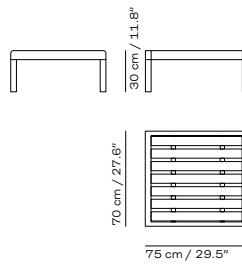

TABLE SMALL