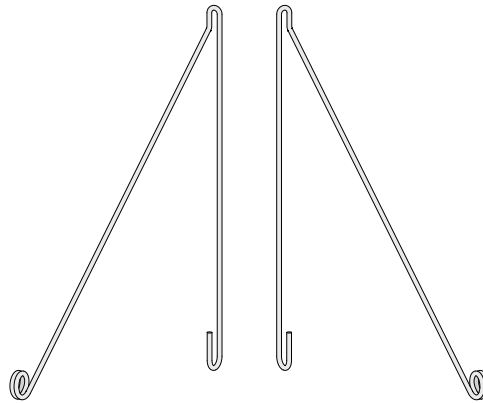

## Loop Shelf

2x Hangers

1x Shelf

2x Screws

### Assembly Video

Scan the QR code or visit [Wedowood.dk/product/loop-shelf](https://Wedowood.dk/product/loop-shelf) to view detailed assembly video by designer Sebastian Peter Jørgensen.