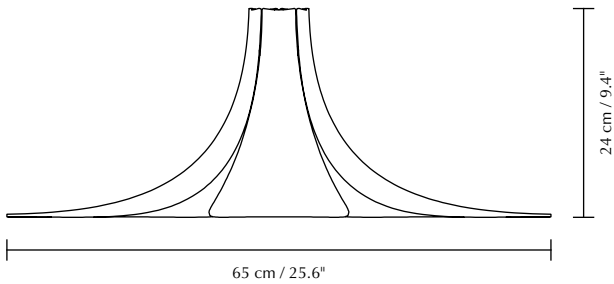

JAZZ

Designed by Magnus Nero & Ingemar Jönsson

Pendant, floor and table lampshade
Compatible with E26 / E27

Flip 180°

DIMENSIONS
Ø: 65 cm / 25.6"
H: 24 cm / 9.4"

MATERIAL
Oak 3D veneer

WEIGHT
1.2 kg / 2.6 lb

WEIGHT INCL. PACKAGING
1.7 kg / 3.7 lb

LIGHT SOURCE
E26 / E27 - max 15W LED (not included)

PACKAGING DIMENSIONS (L x W x H)
19.6 x 49.3 x 17.6 cm / 7.7 x 19.4 x 6.9"

ASSEMBLY TIME
15 min

MEDIA KIT
Photos and press material
Download at umage.presscloud.com

ORDERING INFORMATION

Jazz oak	#2216
Jazz dark oak	#2218
Jazz black oak	#2223

Colour variations

oak

dark oak

black oak

UMAGE