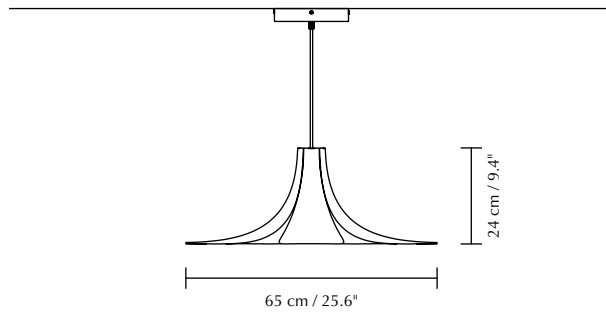

JAZZ

Designed by Magnus Nero & Ingemar Jönsson

UMAGE