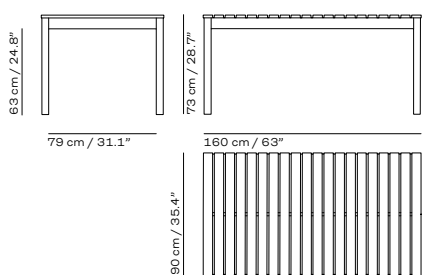

BENCH

TABLE

VARIANTS

CHAIR

TEAK
1350601

BENCH

TEAK
1350600

TABLE