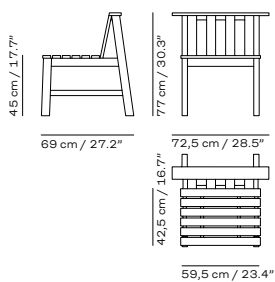

DIMENSIONS

CHAIR