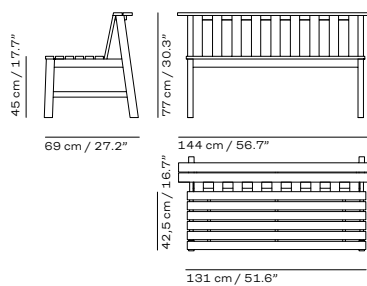

BENCH

TABLE

VARIANTS

CHAIR

TEAK
1350601

BENCH

TEAK
1350600

TABLE