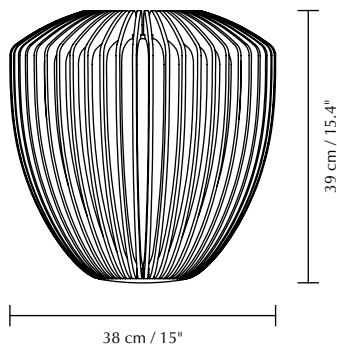

CLAVA WOOD

Designed by Søren Ravn Christensen

Colour variations

oak

dark oak

black oak

Pendant and floor lampshade
Compatible with E26 / E27

DIMENSIONS

Ø: 38 cm / 15"
H: 37.1 cm / 14.6"

MATERIAL

Oak, ash and laminated veneer

WEIGHT

1.3 kg / 2.9 lb

WEIGHT INCL. PACKAGING

1.5 kg / 3.3 lb

LIGHT SOURCE

E26 / E27 - max 15W LED (not included)

PACKAGING DIMENSIONS (L x W x H)

43.4 x 39 x 43.4 cm / 17.1 x 15.4 x 17.1"

ASSEMBLY TIME

5 min

MEDIA KIT

Photos and press material
Download at umage.presscloud.com

ORDERING INFORMATION