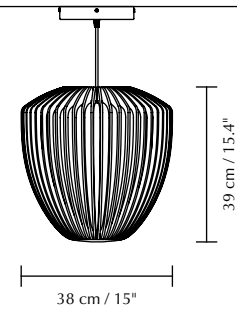

CLAVA WOOD

Designed by Søren Ravn Christensen

The Clava Wood lampshade is made from laser-cut wooden lamellas, creating beautiful rays of light on the walls of the surrounding space. The wooden details add a sophisticated touch of nature to the design and your home, while the organic shape will make the lampshade stand out as a sculptural piece.

The simplistic lines of the wooden lamellas make Clava Wood suitable for many environments and rooms and elevate the dining table as well as a hallway or bedroom ceiling. The lampshade is also an ideal complement to the Santé floor light stand. When combined, they make a great floor lamp that can be placed by your sofa or in any corner of your home that needs a little extra lighting.

The simple yet bold expression of the lampshade, as well as the sophisticated details of the wood, will make the Clava Wood stand out in hotel lobbies, restaurants and cafés as well.

The Clava Wood lampshade is available in oak, dark oak and black oak.

Find more info on our website umage.com

UMAGE