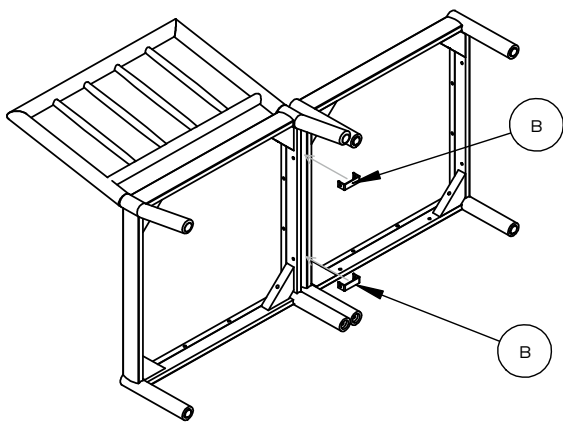

SKAGERAK COLLECTION

ASSEMBLY GUIDE  
FOR YOUR NEW  
PRODUCT

FRITZ HANSEN

M6 x 20

A x 4

B x 2

C x 1

Adjust all feet to level the product