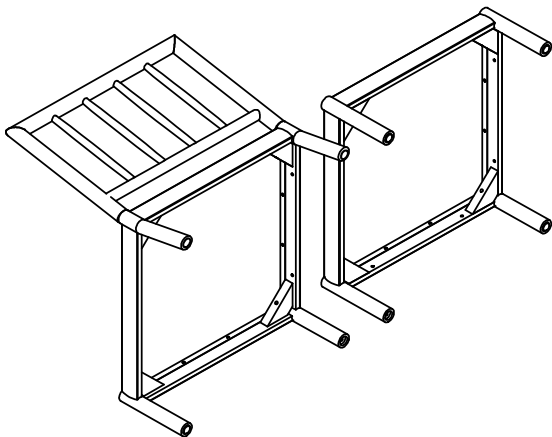

SKAGERAK COLLECTION

ASSEMBLY GUIDE  
FOR YOUR NEW  
PRODUCT

FRITZ HANSEN

M6 x 20

A x 4

B x 2

C x 1

Adjust all feet to level the product