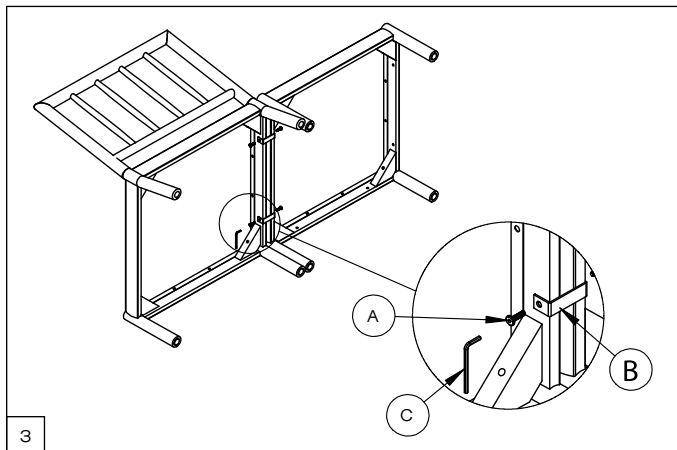

SKAGERAK COLLECTION

ASSEMBLY GUIDE  
FOR YOUR NEW  
PRODUCT

FRITZ HANSEN

M6 x 20

A x 4

B x 2

C x 1

Adjust all feet to level the product