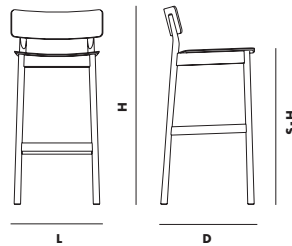

FELT GLIDES

INCLUDED

PACKAGING DIMENSIONS

L 481 x D 472 x H 1005 MM

L 18.9 x D 18.6 x H 39.6 "

MAINTENANCE

FOR DAILY CARE, WIPE OFF WITH A CLEAN, MOIST CLOTH FOLLOWED BY A SOFT DRY CLOTH

DIMENSIONS

L 457 x D 465 x H 953 MM

L 17.9 x D 18.3 x H 37.5 "

SEAT HEIGHT

750 MM/29.5 IN

SEAT DEPTH

410 MM/16.1 IN

WEIGHT

5.5 kg