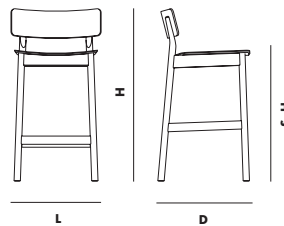

FELT GLIDES

INCLUDED

PACKAGING DIMENSIONS

L 481 x D 472 x H 910 MM

L 18.9 x D 18.6 x H 35.8 "

MAINTENANCE

FOR DAILY CARE, WIPE OFF WITH A CLEAN, MOIST CLOTH FOLLOWED BY A SOFT DRY CLOTH

DIMENSIONS

L 457 x D 465 x H 853 MM

L 17.9 x D 18.3 x H 33.5 "

SEAT HEIGHT

650 MM/25.6 IN

SEAT DEPTH

410 MM/16.1 IN

WEIGHT

5.3 kg