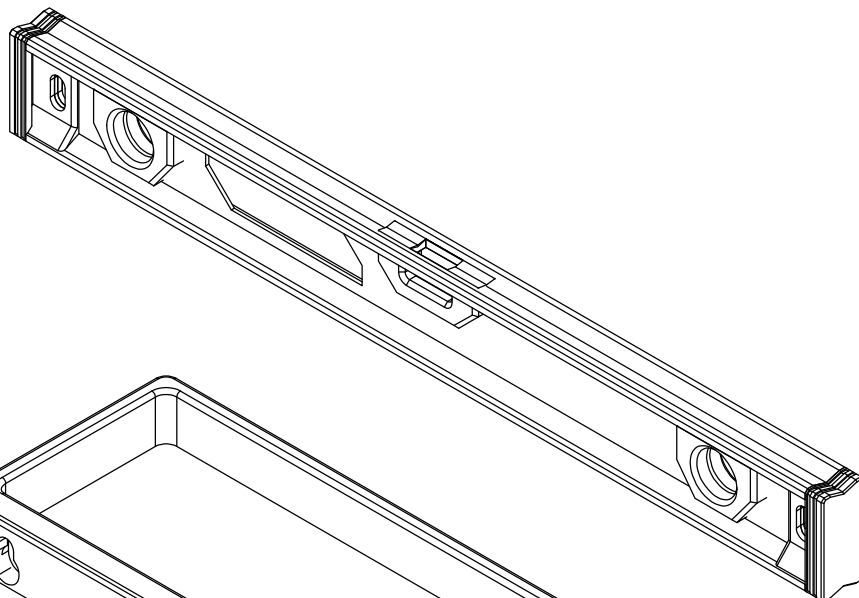

ANDERSEN

DESIGN SINCE 1916

Shelf 10 - 32x12 cm

ø4x50 mm
2x

Shelf 11 - 44x12 cm