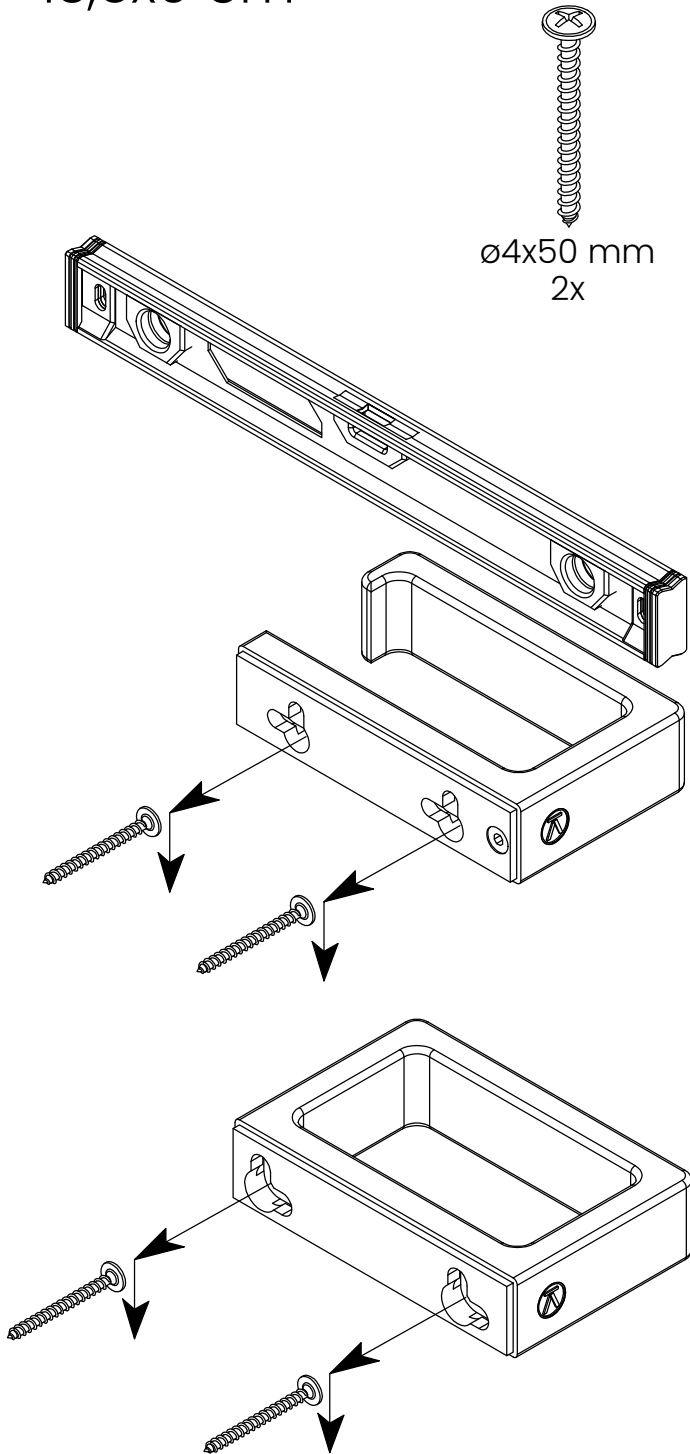

Toilet Towel Holder / Grip

DESIGN: ANDERSEN DESIGN TEAM

Toilet Towel Holder.
Towel Grip.
13,5x9 cm

Toilet Towel Holder.
Towel Grip.
13,5x9 cm

ANDERSEN
QUALITY MEETS DESIGN