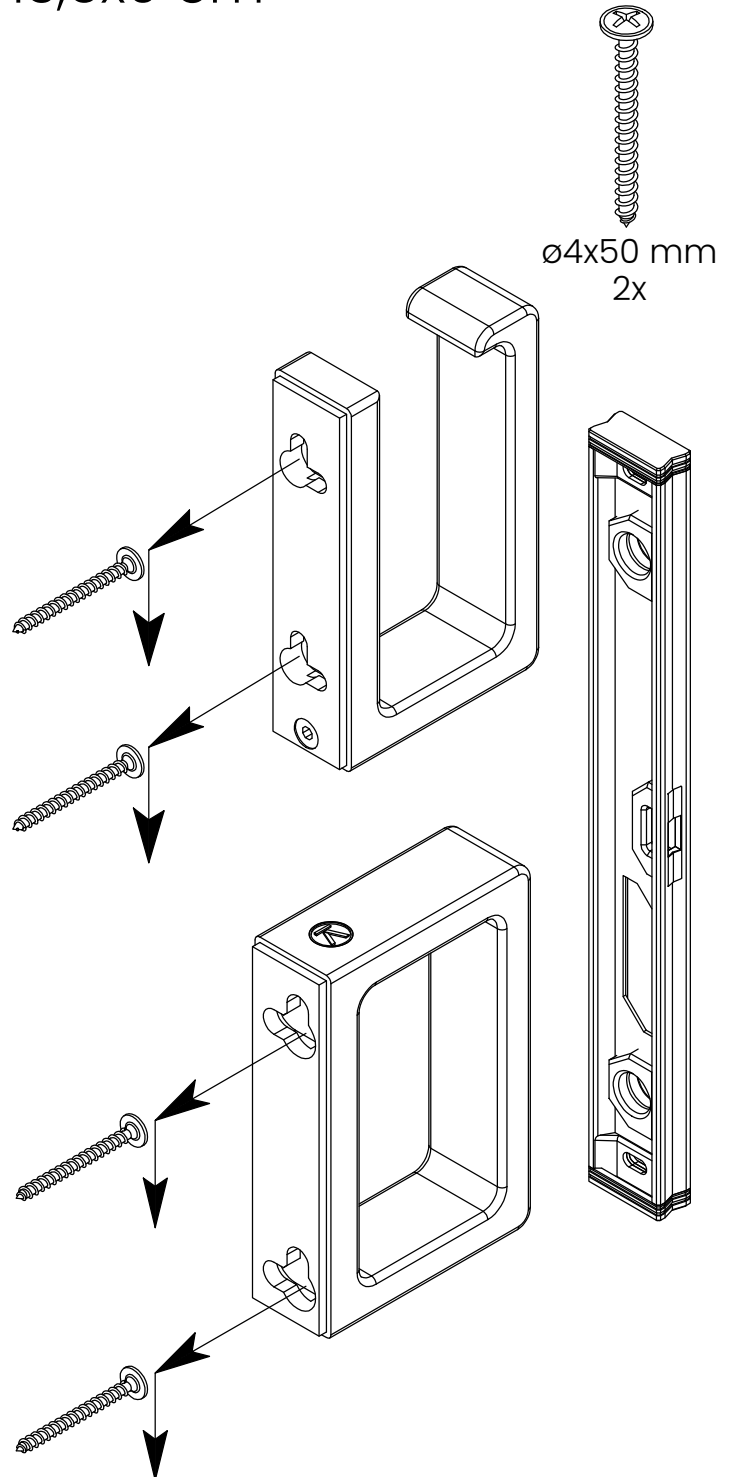

Toilet Towel Holder / Grip

DESIGN: ANDERSEN DESIGN TEAM

Toilet Towel Holder.
Towel Grip.
13,5x9 cm

Toilet Towel Holder.
Towel Grip.
13,5x9 cm

ANDERSEN
QUALITY MEETS DESIGN