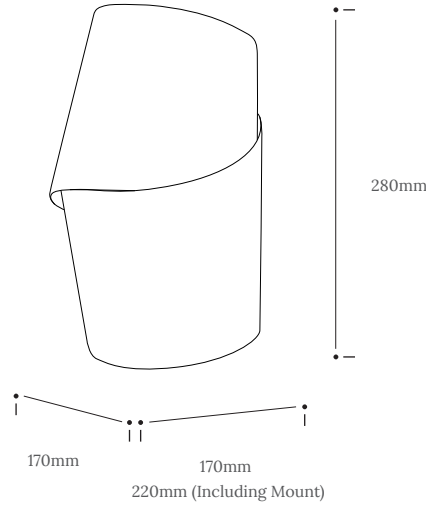

# Tom Raffield

Neap Wall Light

Tracing from crest to trough, a single piece of sustainably sourced oak or walnut wood seamlessly intertwines to form an enigmatic wall light. Mirroring the moon's gravitational pull over the tide, the Neap Wall Light's wooden silhouette showcases continuity. The Neap's elegant form carves a perfectly balanced path of light to brighten above and below. An intuitive lighting design that sweeps a soft ambient glow to far corners and suits an array of spaces.

Step into the wave, invigorate your interiors.

Product Type : Wall Light	SKU	Wood types	Dimensions L x W x H (mm)		Weight (kg)	
			Unboxed	Boxed	Unboxed	Boxed
Neap Wall Light	TR-NEAP-WL-O	Oak	170 x 170 x 280 170 x 220 x 280 (including mount)	270 x 270 x 270	0.15	0.8
	TR-NEAP-WL-W	Walnut				
Materials	Oak	Walnut	Other materials			
			Birch ply mounting plate			
Finish	Non-toxic, hard wearing water based varnish - satin					
Wall kit options	Brushed brass rose and bulb holder	Wall kit	Flex		Reccomended light bulb	
		Rose: Ø100mm E27 (240v)	-		Max 6.5W LED	
Care information	Dusting your light regularly and with a light feather duster should keep your light looking clean, otherwise wipe with a damp cloth and remove any moisture with a dry cloth. Gentle furniture polishes can also be used.					
Additional information	<ul style="list-style-type: none"> <li>Suitable for use on 240v circuits.</li> <li>Installation instructions and fixings included.</li> <li>This product must be installed by a qualified electrician.</li> </ul>					