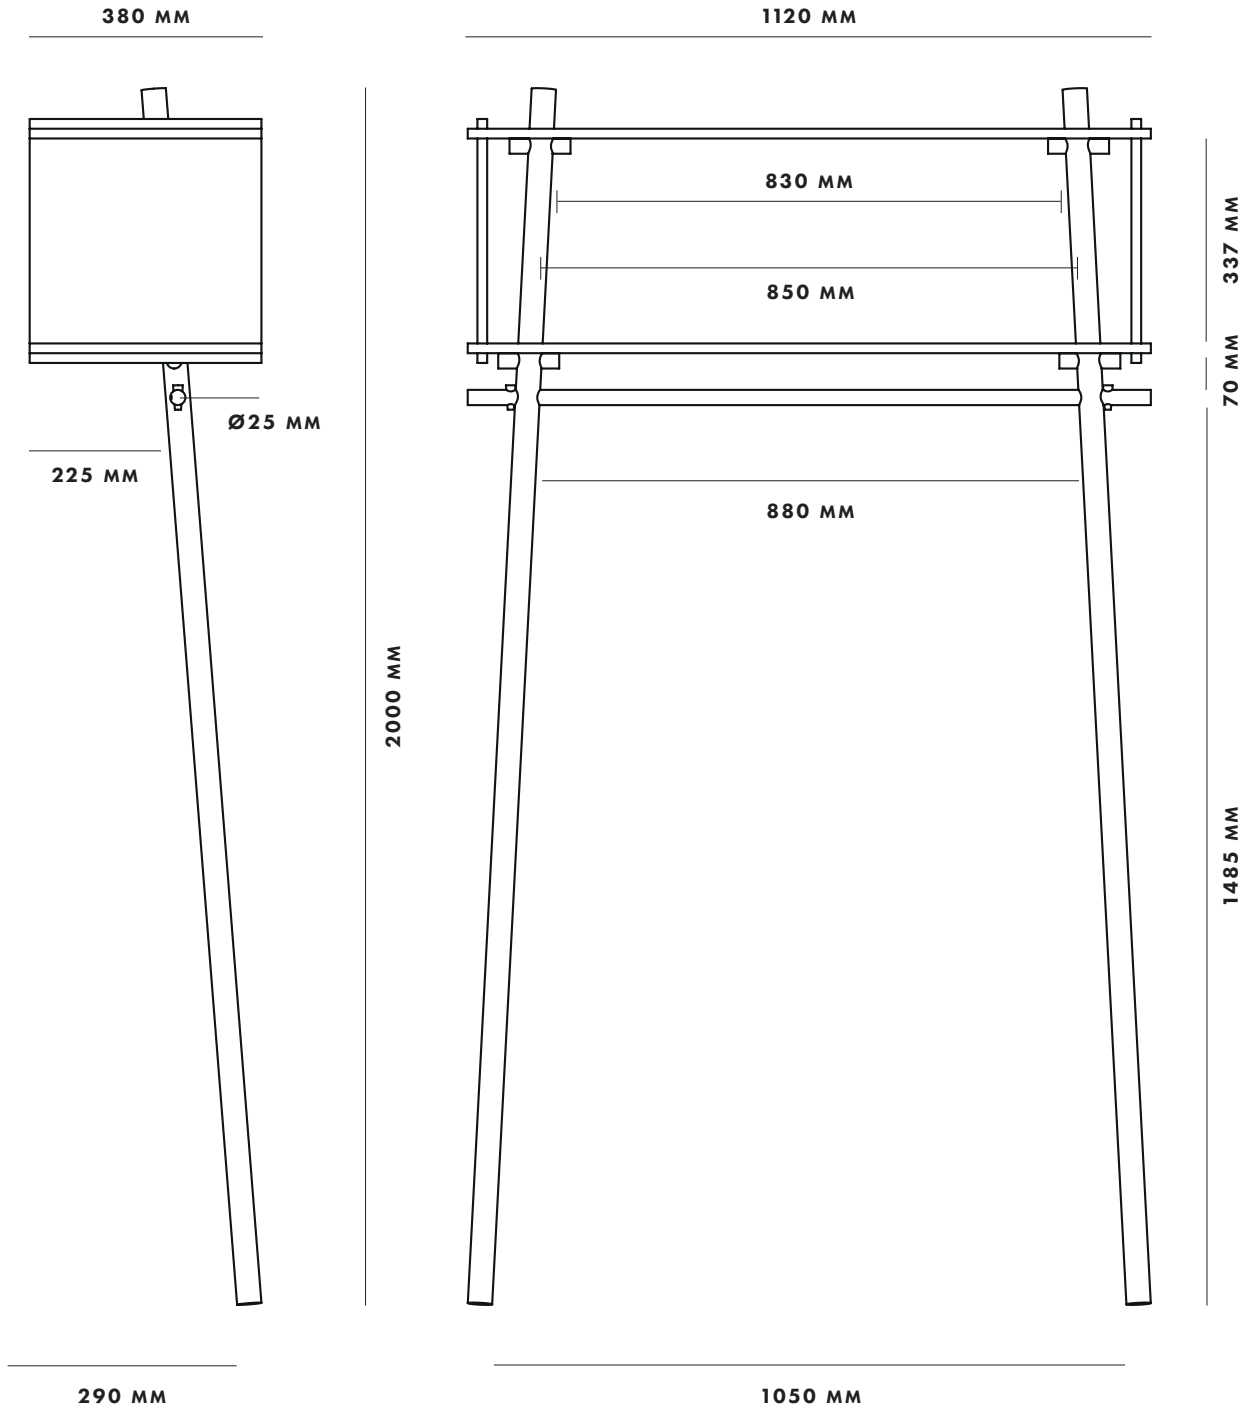

TÖJBOX

DIMENSIONS

WOUD

LARGE

SMALL