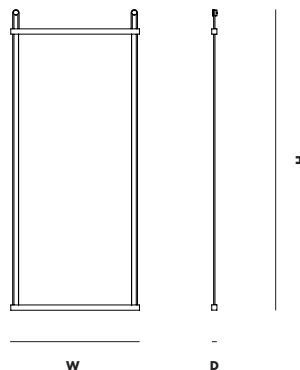

For daily care, wipe off with a clean, dry cloth.

For thorough cleaning, spray with appropriate mirror/glass cleaner followed by a soft, dry cloth.

DIMENSIONS

H 700 x W 500 x D 20 mm

H 27.5 x W 19.6 x D 0.7"

ASSEMBLY

Instruction manual included

PACKAGING

L 1240 x D 600 x H 80 mm

L 48.8 x D 23.6 x H 3.1"

WEIGHT

5,2 kg (8,5 kg incl. packaging)

MAINTENANCE

For daily care, wipe off with a clean, dry cloth.

For thorough cleaning, spray with appropriate mirror/glass cleaner followed by a soft, dry cloth.

DIMENSIONS

H 1140 x W 500 x D 20 mm

H 44.8 x W 19.6 x D 0.7"