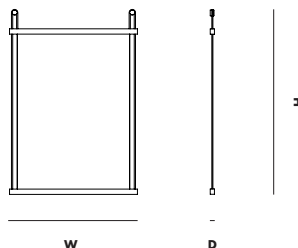

SUSPENDED

PRODUCT SHEET

SUSPENDED MIRROR (SMALL)

DESIGNED BY OLEG PUGACHEV

The Suspended wall mirror epitomises simplicity and beauty, crafted to harmonise with various atmospheres as a classic, lifelong piece. Featuring an elegant frame of horizontal oak slats and vertical metal rods, the mirror forms a visually distinct construction that secures the glass while providing an honest, airy aesthetic.

ASSEMBLY

Instruction manual included

PACKAGING

L 800 x D 600 x H 80 mm

L 31.5 x D 23.6 x H 3.1"

WEIGHT

3,2 kg (5 kg incl. packaging)

MAINTENANCE

For daily care, wipe off with a clean, dry cloth.

For thorough cleaning, spray with appropriate mirror/glass cleaner followed by a soft, dry cloth.

DIMENSIONS

H 700 x W 500 x D 20 mm

H 27.5 x W 19.6 x D 0.7"

For daily care, wipe off with a clean, dry cloth.

For thorough cleaning, spray with appropriate mirror/glass cleaner followed by a soft, dry cloth.

DIMENSIONS

H 1140 x W 500 x D 20 mm

H 44.8 x W 19.6 x D 0.7"