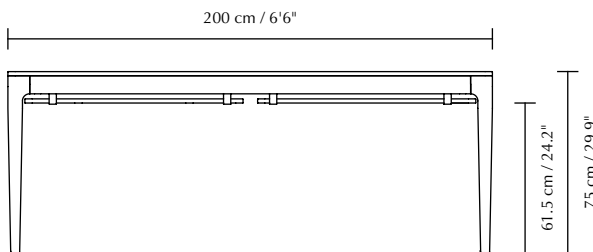

Colour variations

(wood)

(FENIX® nanolaminate)

oak

dark oak

black oak

obsidian black
(RAL: 000 25 00)

cloud grey
(RAL: 7047)

moss green
(RAL: 180 40 05)

UMAGE