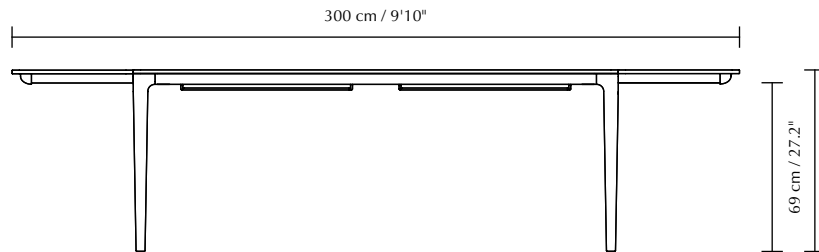

Colour variations

(wood)

(FENIX® nanolaminate)

oak

dark oak

black oak

obsidian black
(RAL: 000 25 00)

cloud grey
(RAL: 7047)

moss green
(RAL: 180 40 05)

UMAGE