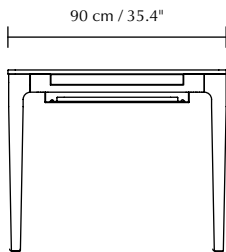

Colour variations

(wood)

(FENIX® nanolaminate)

oak

dark oak

black oak

obsidian black
(RAL: 000 25 00)

cloud grey
(RAL: 7047)

moss green
(RAL: 180 40 05)

UMAGE