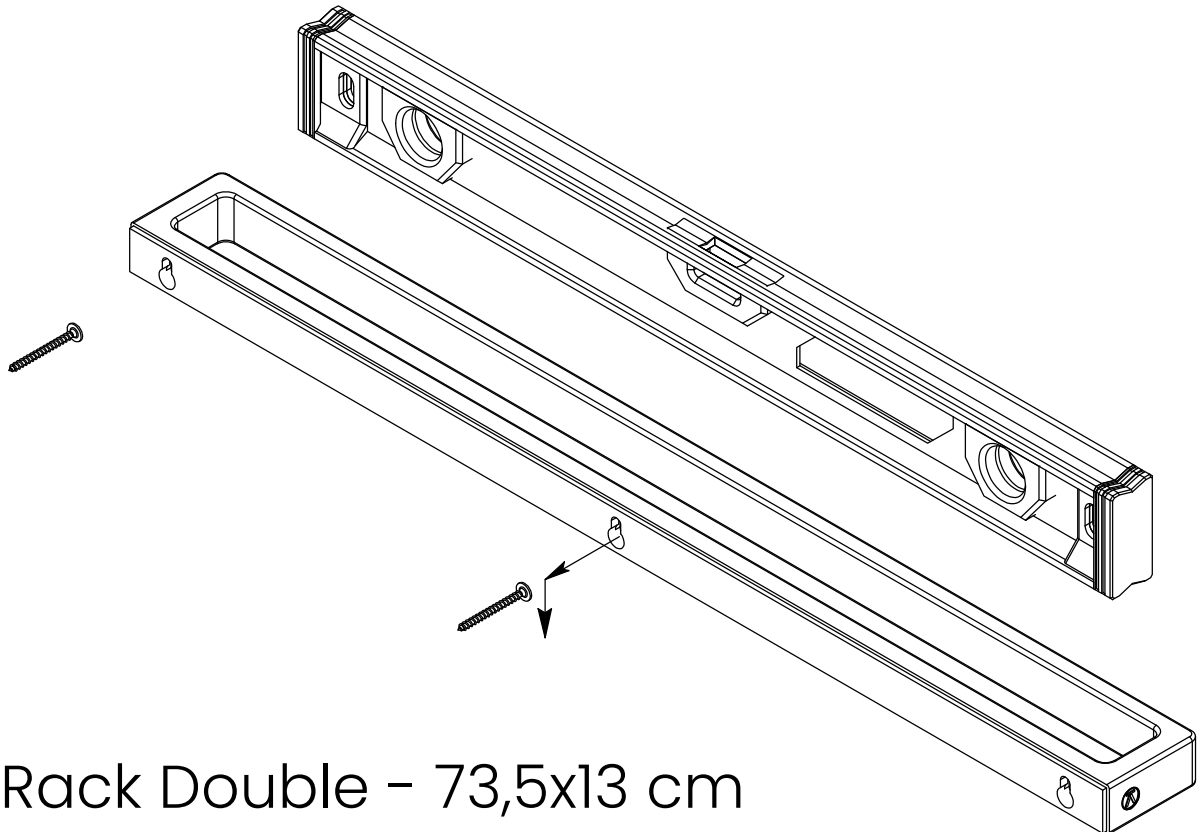

ANDERSEN

QUALITY MEETS DESIGN

Towel Rack Single - 73,5x7,5 cm

Towel Rack Double - 73,5x13 cm