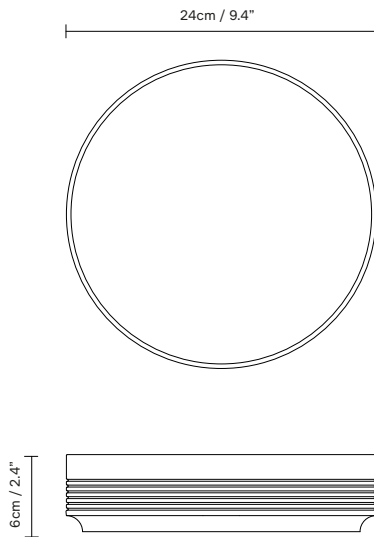

Section Wooden Bowl

Product Fact Sheet

Section Wooden Bowl

No. (3210) Section Wooden Bowl

Dimensions:

Ø: 24 cm / 9.4", H: 6 cm / 2.4"

Product description:

The wooden bowl is both functional and decorative. It is large enough for storage of everyday fruits and greens and small enough for carrying easily. The natural wood grain means every bowl is unique. The natural patterns are highlighted on the outside of the bowl due to the carvings and curvature.

Country of origin: Portugal

Net weight: 800g / 1.7 lb

Designed by/year of design: Herman Studio, 2019

Pre-assembled: Yes

Contract use: Yes

Note: Food approved oil

Scope of application: Serving bowl

Certifications: FSC certified