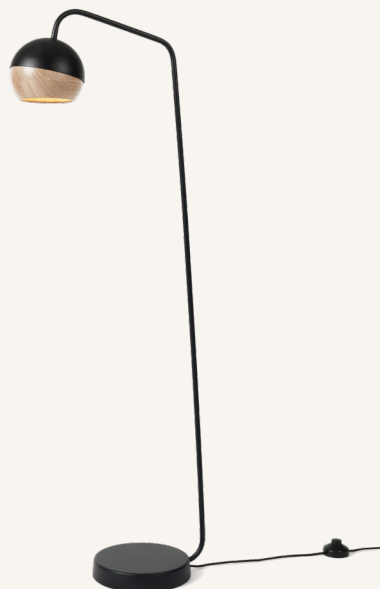

Ray Floor Lamp

FSC® certified oak wood

The Mater Ray Lamps are a stunning lighting series, combining oak and steel in a beautifully innovative contrast. Designed by Danish design studio PEDERJESSEN, The Ray collection has a strong aesthetic reference to Nordic minimalism and materials, yet utilises low energy. The wooden globe shade is mounted inside the steel shell with magnets so that the user can position the beam of light in any

White

Black

Designed by
PEDERJESSEN

Item no.
02531 Ray Floor Lamp – White,
White textile wire

02532 Ray Floor Lamp – Black
Black textile wire

Country of origin
Poland

Materials
Solid oak wood, FSC® certified
White or Black powder coated finish

Socket / Bulb
GU9 / G9, LED light bulb recommended
(Not included)

Wattage
Max 3,5W

Certifications
CE approved / UL certified

Dimensions
Ø 15 cm D 12.5 cm H 126 cm /
Ø 5.9” D 4.9” H 49.6”

Wire length
2 m / 78”