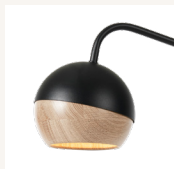

Ray Floor Lamp

FSC® certified oak wood

The Mater Ray Lamps are a stunning lighting series, combining oak and steel in a beautifully innovative contrast. Designed by Danish design studio PEDERJESSEN, The Ray collection has a strong aesthetic reference to Nordic minimalism and materials, yet utilises low energy. The wooden globe shade is mounted inside the steel shell with magnets so that the user can position the beam of light in any

White

Black

Designed by
PEDERJESSEN

Item no.
02531 Ray Floor Lamp – White,
White textile wire

02532 Ray Floor Lamp – Black
Black textile wire

Country of origin
Poland

Materials
Solid oak wood, FSC® certified
White or Black powder coated finish

Socket / Bulb
GU9 / G9, LED light bulb recommended
(Not included)

Wattage
Max 3,5W

Certifications
CE approved / UL certified

Dimensions
Ø 15 cm D 12.5 cm H 126 cm /
Ø 5.9” D 4.9” H 49.6”

Wire length
2 m / 78”