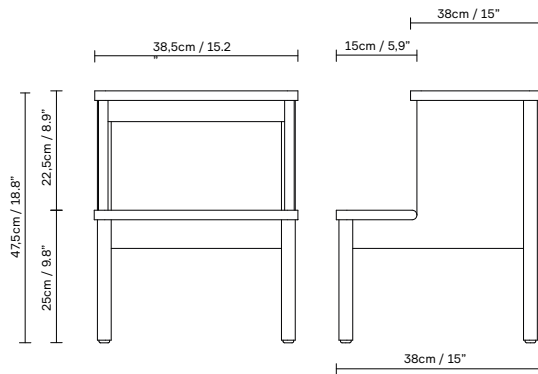

## Dimensions:

W: 38,5 cm / 15.2", H: 47,5 cm / 18.7", D: 38 cm / 15"

## Product description:

This sturdy and versatile self-supporting stool can be used in any space as a step stool, a bedside table or extra seating. The A Line Stepstool features a number of important design elements, such as curved edge detailing, an extended lower step that creates extra space for storage and the addition of a handle beneath the upper step serve as a grip and makes it easy to move the stool from room to room.

## Designer's thoughts:

'With A Line Stepstool we aimed to create a strong, small piece of furniture that can be used anywhere in the home. The bottom step runs the full width of the piece, which means Stepstool can also be used as a bedside table or side table. The curved profiles of the steps and legs visually combine with the load-bearing sides to form a coherent whole.'

**Country of origin:** Bosnia-Herzegovina

**Net weight:** 5,5 kg / 12.13 lb

**Designed by/year of design:** Herman Studio, 2022

**Pre-assembled:** Yes

**Contract use:** Yes

**Scope of application:** Stepstool, sideboard, bedside table