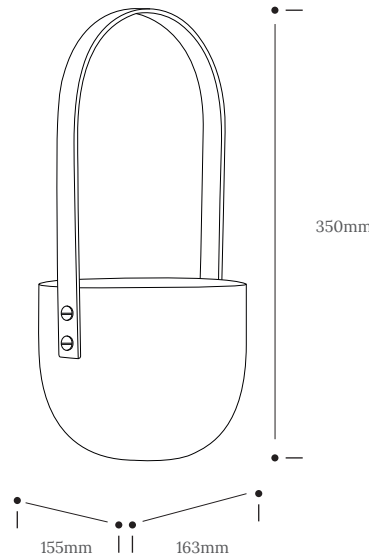

MAWNAN PLANTER

Product Specification

Tom Raffield

Mawnan Planter

A slim length of sustainably sourced steam bent ash wood gently arches above a hand-glazed earthenware bowl to become a tactile, eye-catching handle. Versatile and portable by design, the Mawnan Planter can be situated in a tabletop position or suspended by its braided rope to display trailing indoor houseplants. The perfect gift for any green-fingered urban gardener.

Product Type : Accessories	SKU	Wood types	Dimensions L x W x H (mm)		Weight (kg)	
			Unboxed	Boxed	Unboxed	Boxed
Mawnan Planter	TR-GR-MWN-A	Ash	163 x 155 x 350	220 x 220 x 530	0.719	1.307
Materials	Ash	Earthenware	Other materials Brass Chicago Screws			
Finish	Finished with a blend of natural wax oils to give a protective, hardwearing and beautiful finish.					
Care information	<ul style="list-style-type: none"> Finish: The blend of natural oils can take up to four weeks to harden fully. Because of this, particular care should be taken in the first few weeks after delivery before cleaning, see below. Care: Solid wood may expand and shrink with differences in temperature and humidity so take care not to place your furniture directly next to anywhere with excessive changes in temperature such as radiators and windows. Cleaning: To clean on a regular basis wipe the surface with a damp cloth before removing any moisture with a dry cloth. Wipe off anything that will stain straight away, eg red wine, balsamic vinegar, oil, tea, coffee, alcohol, etc. In the event of severe spillages and stains the surface can be lightly re-sanded and re-oiled - please talk to us or a professional furniture restorer before doing so. 					
Additional information	<ul style="list-style-type: none"> Product care instructions included. 					